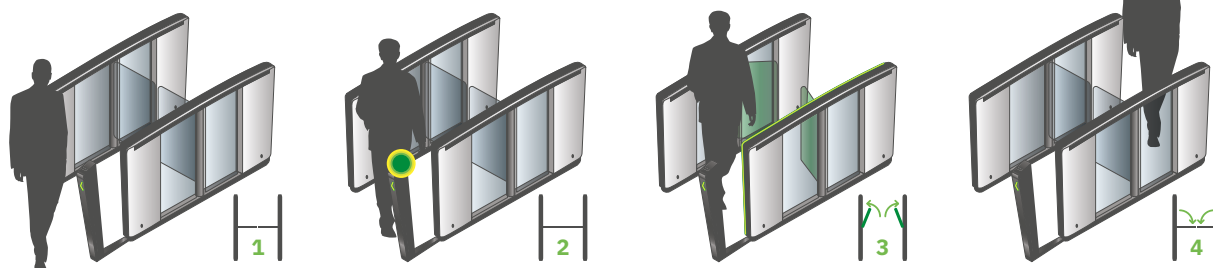

The Lifeline Boost access control pedestal is available in 2 models:

1. Standard Premium: Suitable for the integration of a card reader, barcode reader or biometric devices.
2. Card Collector: Suitable to integrate a collector device for visitor management.

KEY FEATURES

- ✓ Compatible with the Lifeline Speedlane series of speed gates
- ✓ Slim and modern design
- ✓ Ergonomic design for customer comfort
- ✓ Tapered V-shape
- ✓ Very small footprint
- ✓ Unique and intuitive sensors detect approaching visitor
- ✓ Dark tempered glass
- ✓ Comfortable height
- ✓ No need to cable through the floor
- ✓ Premium quality materials

KEY BENEFITS

- ✓ Use any existing authorisation solution available
- ✓ Simultaneously unobtrusive, welcoming and secure
- ✓ Easy to clean and sanitary
- ✓ Uncomplicated to operate
- ✓ Fast to install

WORKING PRINCIPLE