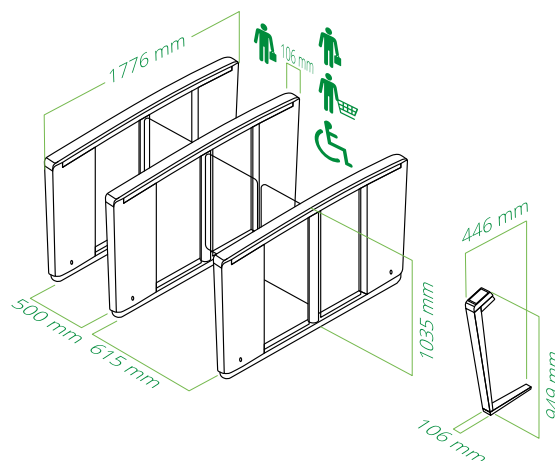

DIMENSIONS

Lifeline Speedlane Swing and Lifeline Boost